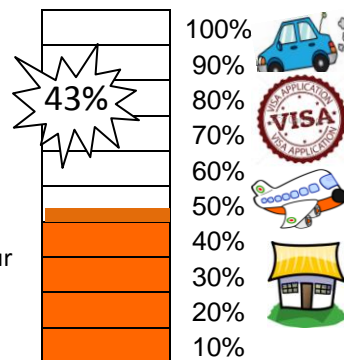

B O T S W A N A Mike & Cindy Haley

www.calledandgoing.com

(828) 260-6771

pastormhaley@gmail.com

July 2016

Start Up Fund

PROGRESS: The Lord has blessed us with Cleveland BC in Ohio, Friendship BC in Indiana & Peoples BC in North Carolina – **three new partnering churches**. Fifteen churches are pending and nine of those have indicated that they too will become supporting churches soon. This is great progress and we're very encouraged by it. We're doing a lot of follow up work this month. Please pray and ask God to give the increase! Our goal is 85-90% before we leave in two weeks. Forty eight churches and seven friends and family members are currently partnering with us. I'm estimating that we'll need approx. 65 + churches to reach 100% of our required support. We'll fly out for Botswana on Monday July 25th to prepare for our permanent arrival in January. If you would like to contribute to our start up fund, (housing, visa, airfare, auto purchase, container shipping) please send your check to BIMl (address below) with Acct #1560 **/"Start Up Fund"** on the memo line.